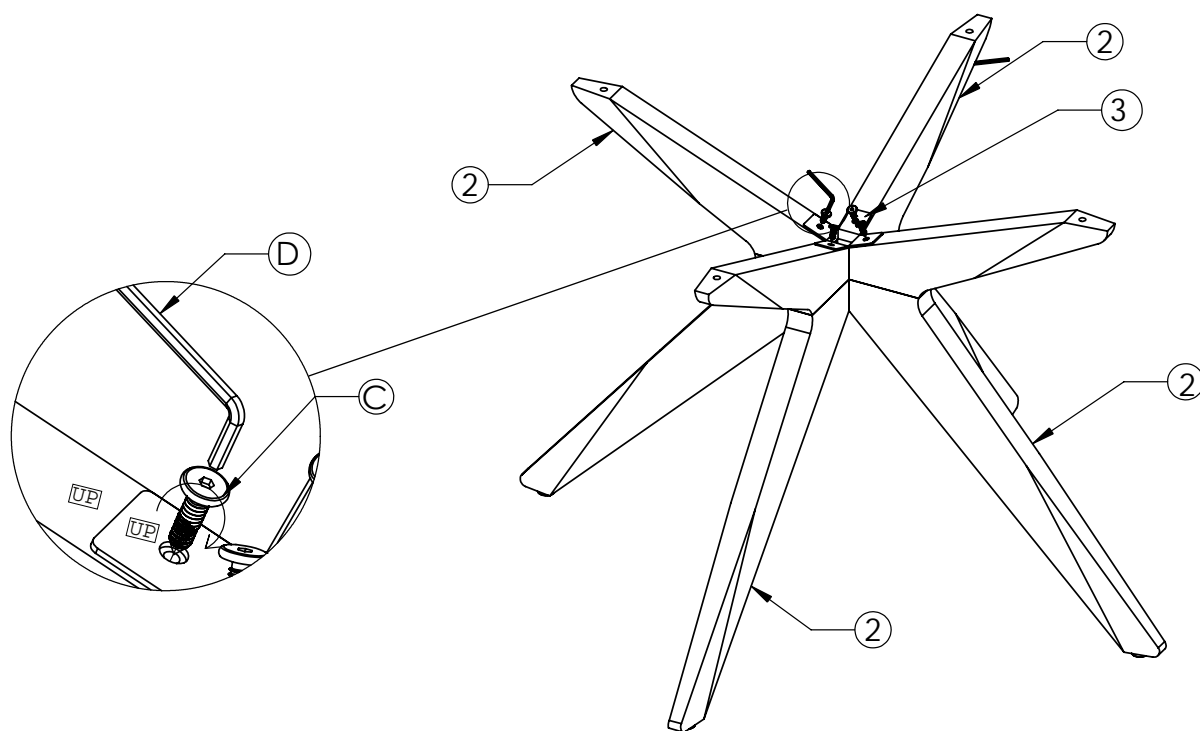

# Assembly Instruction

Monteringsanvisning | Montageanleitungen

Article Number: 7002-444

Description: Rosario Dining Table- Teak Ø140

@venturehomese  
@venture.design

**Do not tighten screws until all  
screws have been assembled!**

**Venture  
home**

No.		Qty.
1		1
2		4
3		1
4		1

No.		Qty.
A	 M8 x 50	4
B	 M8x18x2	4
C	 M6x30	8
D	 M4 x 60	1

Step 1:

Step 2:

Step 3: