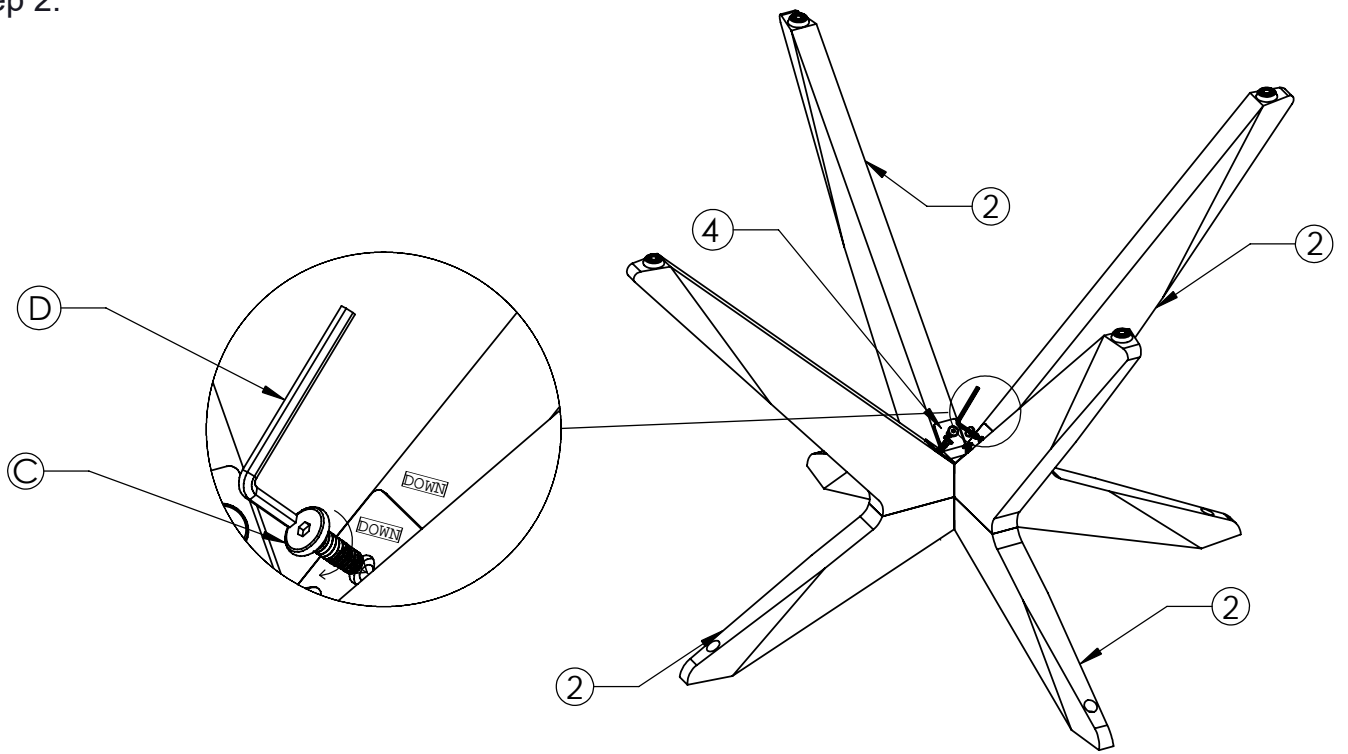

# Assembly Instruction

Monteringsanvisning | Montageanleitungen

Article Number: 7002-444

Description: Rosario Dining Table- Teak Ø140

@venturehomese  
@venture.design

**Do not tighten screws until all  
screws have been assembled!**

**Venture  
home**

No.		Qty.
1		1
2		4
3		1
4		1

No.		Qty.
A	 M8 x 50	4
B	 M8x18x2	4
C	 M6x30	8
D	 M4 x 60	1

Step 1:

Step 2:

Step 3: